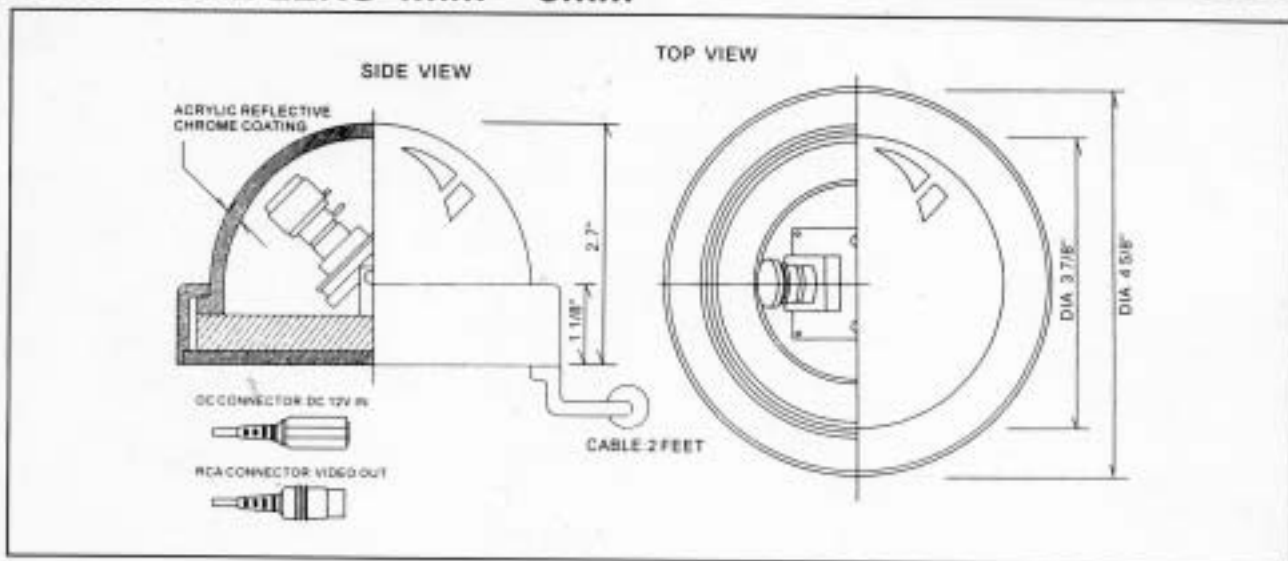

## VARIFOCAL LENS 4mm -- 9mm

### GENERAL FEATURES

- COLOR CCD 1/4" FORMAT
- LOW POWER CONSUMPTION
- REQUIRES 0.92 LUX FOR LOW LIGHT APPLICATIONS
- BUILT IN ELECTRONIC AUTO IRIS
- HIGH RESOLUTION
- INTERNAL SYNCHRONIZATION
- VARIFOCAL LENS 4mm- 9mm

### SPECIFICATIONS

MODEL NO	CVC-6405DC
IMAGE SENSOR	INTERLINE TRANSFER CCD 1/4" FORMAT
EFFECTIVE PIXEL	512(H) x 492(V) PIXELS/NTSC 512(H) x 582(V) PIXELS/PAL
SCANNING SYSTEM	2:1 INTERLACED
SYNC SYSTEM	INTERNAL SYNC
SYNC PULSE	15.734KHz $\pm$ 1% (H) / 15.625KHz $\pm$ 1% (H) 59.94KHz $\pm$ 1% (V) / 50KHz $\pm$ 1% (V)
RESOLUTION	SUB-CARRIER 3.57 MHz $\pm$ 30ppm
MINI ILLUMINATION	420 TV LINE(H)
S/N RATIO	0.92 Lux F1.2
WHITE BALANCE	MORE THAN 48dB
VIDEO OUTPUT	AUTO WHITE BALANCE
ELECTRONIC SHUTTER TIME	COMPOSITE VIDEO SIGNAL: 1.0Vp-p 75 ohm
POWER SUPPLY	NTSC=1/60- 1/100,000 Sec PAL=1/50-1/100,000 Sec
POWER CONSUMPTION	12 VOLTS DC-CENTER PIN POSITIVE
LENS	160mA(TYP)
OPERATIONAL TEMP.	VARIFOCAL LENS 4mm- 9mm
STORAGE TEMP.	-50 — 122° F
DIMENSION	-68 — 144° F
WEIGHT	2.7" (H) x 4 5/8" (W) x 4 5/8" (D)
	7.4 oz (210grams)